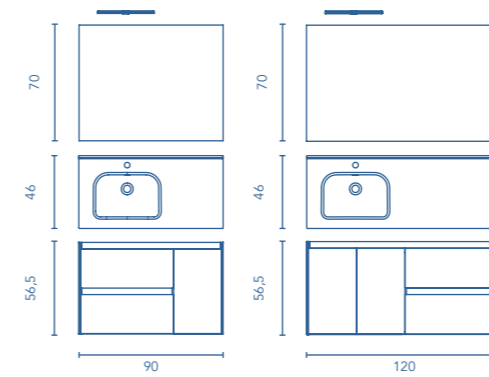

* Conjunto de luminaria Luce 30 LED + espejo Murano + lavabo Slim seno desplazado + mueble Look+ con perfil cromado.

Set		Profundidad 46		Perfil cromado		
						€
		REF.	REF.	REF.		
Set 90	Conjunto completo*	C0072317	C0072316	C0072315		448
2C 1P	Mueble + Lavabo	C0072329	C0072328	C0072327		395
Set 120	Conjunto completo*	C0072323	C0072322	C0072321		676
2P 2C	Mueble + Lavabo	C0072335	C0072334	C0072333		615